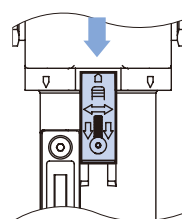

Caution

Metal bowl

Before assembling or disassembling, push the lock plate down to the end, and confirm that is detached from the body then rotate the bowl, otherwise the lock plate will be deformed or the body will be scratched.

1. Sliding plate down