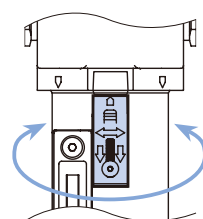

2. Rotating the bowl