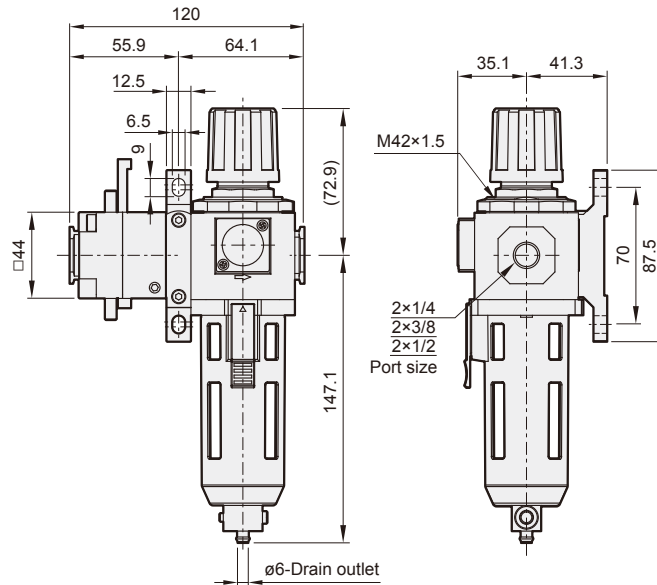

(Option)

SHUTOFF VALVE

HT: MVHT-302-3H
* Refer to page 4-46.

PORT THREAD

Blank: Rc thread
G: G thread
NPT: NPT thread

(Option) ACCESSORIES

Bowl	Pressure gauge	Drain valve
Blank: PC bowl M: Metal bowl N: Nylon bowl	Blank: Pressure gauge (PG-20) C: External pressure gauge (PG-40) + Gauge adapter set (A-MAR302) A: Gauge adapter set (A-MAR302)	Blank: Semi-auto drain D: Auto drain valve (FMRF300)

1. Sliding plate down

2. Rotating the bowl

MAFR302 Dimensions

AIR UNIT (F.R.UNIT)

Accessories

Panel mounting hole

MAFR302-D

Auto drain valve

MAFR302-M

Metal bowl

MAFR302-MD

Metal bowl + Auto drain valve

MAFR302-HT with shutoff valve

AIR UNIT (F.R.UNIT)

Mindman

Accessories

MAFR302-D-HT

Auto drain valve

MAFR302-M-HT

Metal bowl

MAFR302-MD-HT

Metal bowl + Auto drain valve