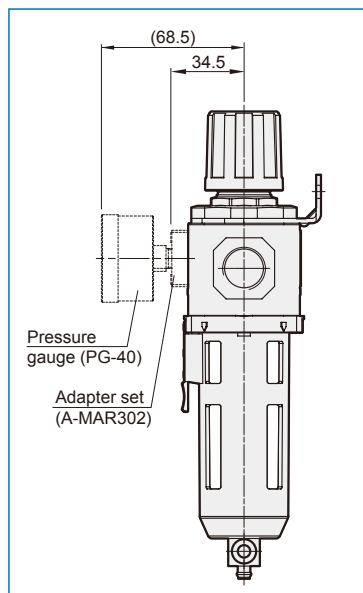

(Option)

SHUTOFF VALVE

HT: MVHT-302-3H
* Refer to page 4-46.

PORT THREAD

Blank: Rc thread
G: G thread
NPT: NPT thread

(Option) ACCESSORIES

Bowl	Pressure gauge	Drain valve
Blank: PC bowl M: Metal bowl N: Nylon bowl	Blank: Pressure gauge (PG-20) C: External pressure gauge (PG-40) + Gauge adapter set (A-MAR302) A: Gauge adapter set (A-MAR302)	Blank: Semi-auto drain D: Auto drain valve (FMRF300)

1. Sliding plate down

2. Rotating the bowl

MAFR302 Dimensions

AIR UNIT (F.R.UNIT)

Accessories

Panel mounting hole

MAFR302-D

Auto drain valve