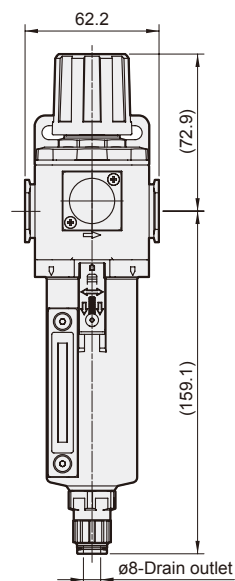

MAFR302-MD

Metal bowl + Auto drain valve