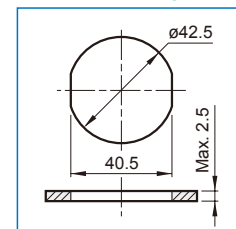

1. Sliding plate down

2. Rotating the bowl

MAFR302 Dimensions

AIR UNIT (F.R.UNIT)

Accessories

Panel mounting hole

MAFR302-D

Auto drain valve