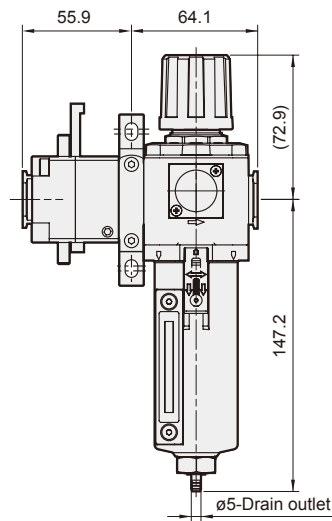

MAFR302-M-HT

Metal bowl