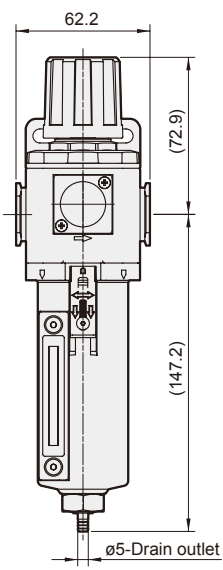

MAFR302-M

Metal bowl