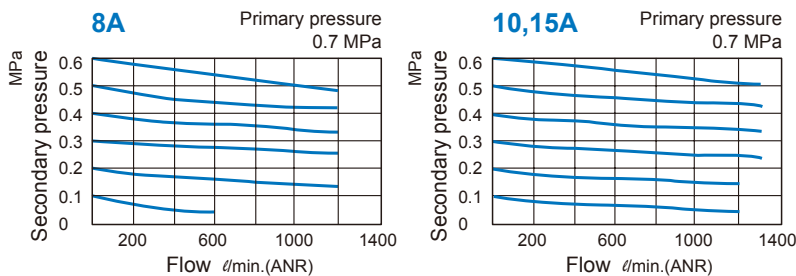

(Option)

SHUTOFF VALVE

HT: MVHT-302-3H
* Refer to page 4-46.

PORT THREAD

Blank: Rc thread
G: G thread
NPT: NPT thread

(Option) ACCESSORIES

Bowl	Pressure gauge	Drain valve
Blank: PC bowl M: Metal bowl N: Nylon bowl	Blank: Pressure gauge (PG-20) C: External pressure gauge (PG-40) + Gauge adapter set (A-MAR302) A: Gauge adapter set (A-MAR302)	Blank: Semi-auto drain D: Auto drain valve (FMRF300)

* PG-40 (C), A-MAR302 (A) and MP41 (E*) can not be selected at the same time.

* Be sure to use above check valves when redirecting the air flow on the inlet side of the lubricator.

Flow feature

Caution

Metal bowl