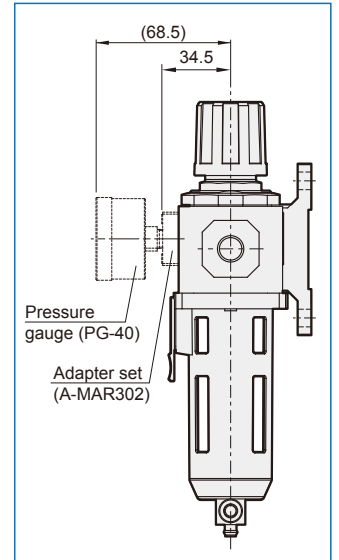

(Option)

SHUTOFF VALVE

HT: MVHT-302-3H
* Refer to page 4-46.

PORT THREAD

Blank: Rc thread
G: G thread
NPT: NPT thread

(Option) ACCESSORIES

Bowl	Pressure gauge	Drain valve
Blank: PC bowl M: Metal bowl N: Nylon bowl	Blank: Pressure gauge (PG-20) C: External pressure gauge (PG-40) + Gauge adapter set (A-MAR302) A: Gauge adapter set (A-MAR302)	Blank: Semi-auto drain D: Auto drain valve (FMRF300)

1. Sliding plate down

2. Rotating the bowl

MAFR302 Dimensions

AIR UNIT (F.R.UNIT)

Accessories

Panel mounting hole

MAFR302-D

Auto drain valve

MAFR302-M

Metal bowl

MAFR302-MD

Metal bowl + Auto drain valve

MAFR302-HT with shutoff valve

AIR UNIT (F.R.UNIT)

Mindman

Accessories