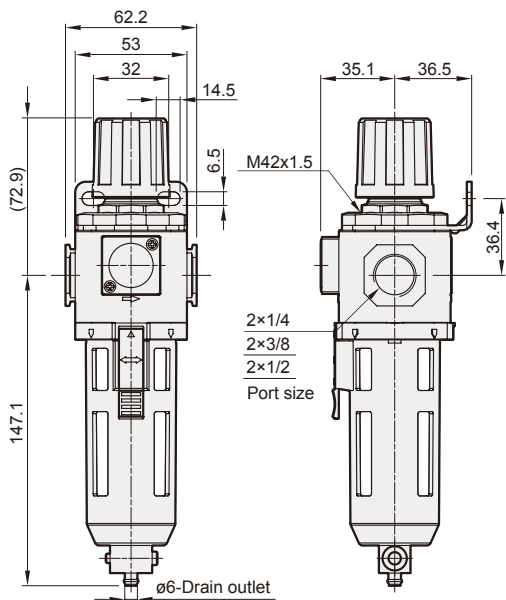

(Option)

SHUTOFF VALVE

HT: MVHT-302-3H
* Refer to page 4-46.

PORT THREAD

Blank: Rc thread
G: G thread
NPT: NPT thread

(Option) ACCESSORIES

Bowl	Pressure gauge	Drain valve
Blank: PC bowl M: Metal bowl N: Nylon bowl	Blank: Pressure gauge (PG-20) C: External pressure gauge (PG-40) + Gauge adapter set (A-MAR302) A: Gauge adapter set (A-MAR302)	Blank: Semi-auto drain D: Auto drain valve (FMRF300)

1. Sliding plate down

2. Rotating the bowl

MAFR302 Dimensions

AIR UNIT (F.R.UNIT)

Accessories

Panel mounting hole

MAFR302-D

Auto drain valve

MAFR302-M

Metal bowl

MAFR302-MD

Metal bowl + Auto drain valve

MAFR302-HT with shutoff valve

AIR UNIT (F.R.UNIT)

Mindman

Accessories