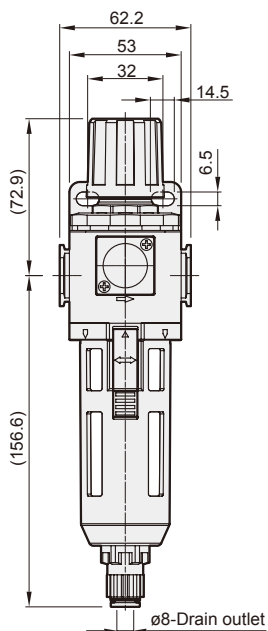

MAFR302 series

AIR UNIT (F.R.UNIT)

Option: **MP41**

Symbol

Specification

Model	MAFR302		
Bore No.	8A	10A	15A
Port size	1/4	3/8	1/2
Medium	Air		
Operating perssure range (*)	0.05~1 MPa		
Proof pressure	1.5 MPa		
Regulated pressure range	0.05~0.85 MPa		
Ambient temperature	- 5~+60°C (No freezing)		
Filter element	Standard: 5μm, Option: 40μm		
Drain capacity	35 cm ³		
Attachment	Pressure gauge (PG-20), bracket		
Weight	490 g		

MODEL

PORT SIZE

8A: 1/4
10A: 3/8
15A: 1/2

(Option)
PRESSURE
SWITCH

E1: MP41P-022
E2: MP41P-022-QD
E5: MP41P-042
E6: MP41P-042-QD

* Refer to page 5-12 for MP41.

FILTER
ELEMENT

Blank: 5μm
40u: 40μm

(Option)

SHUTOFF VALVE

HT: MVHT-302-3H
* Refer to page 4-46.

PORT THREAD

Blank: Rc thread
G: G thread
NPT: NPT thread

(Option) ACCESSORIES

Bowl	Pressure gauge	Drain valve
Blank: PC bowl M: Metal bowl N: Nylon bowl	Blank: Pressure gauge (PG-20) C: External pressure gauge (PG-40) + Gauge adapter set (A-MAR302) A: Gauge adapter set (A-MAR302)	Blank: Semi-auto drain D: Auto drain valve (FMRF300)

1. Sliding plate down

2. Rotating the bowl

MAFR302 Dimensions

AIR UNIT (F.R.UNIT)

Accessories

Panel mounting hole

MAFR302-D

Auto drain valve