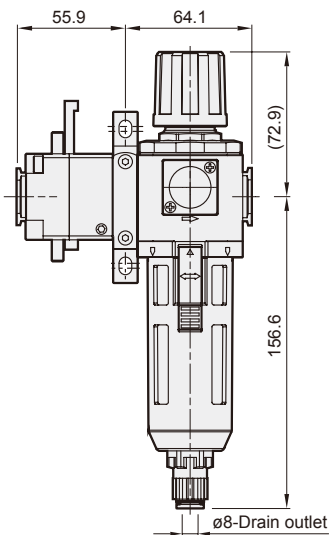

MAFR302-D-HT

Auto drain valve